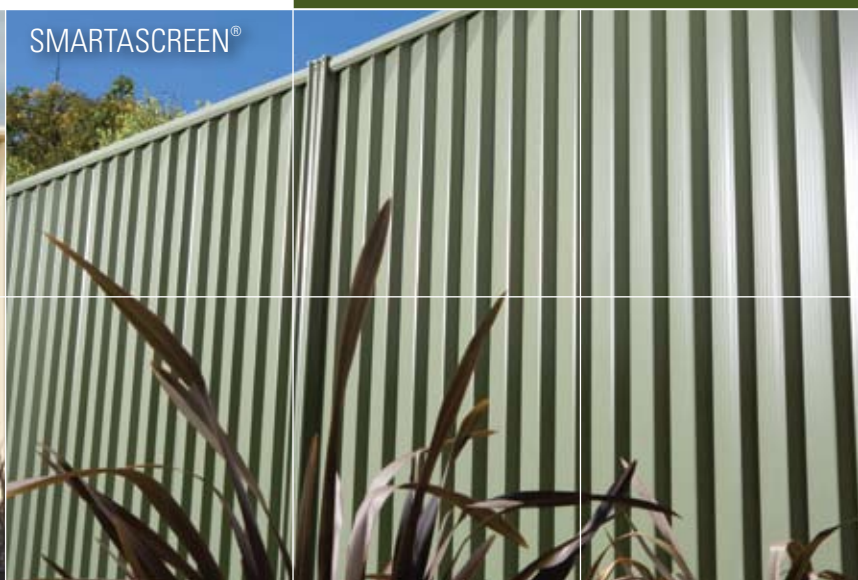

SMARTASCREEN®