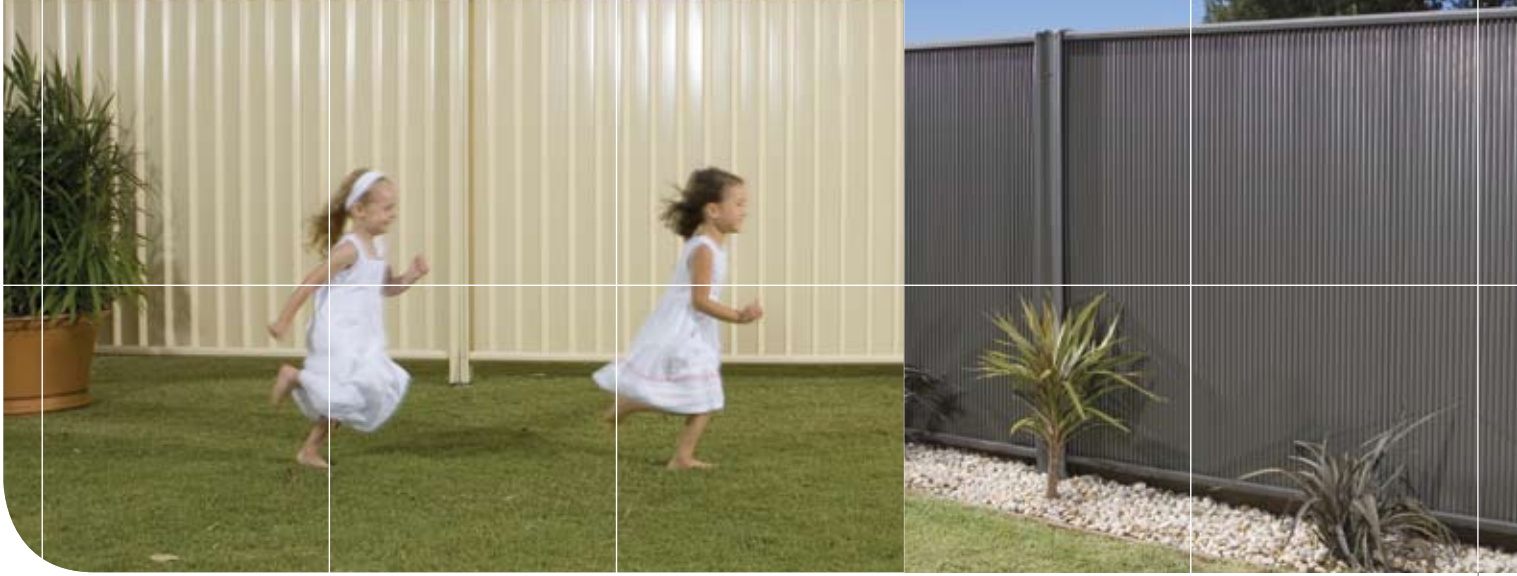

A Colour for every home

(Available in post & rail only)

Colorbond®

Please Note: The COLORBOND® steel colours shown have been reproduced to represent actual product colours as accurately as possible. However, we recommend checking your chosen colour against an actual sample of the product before purchasing, as varying light conditions and limitations of the printing process affect colour tones. **Not all colours available in all profiles or states.**

*MINISCREEN® fencing available in these colours only.

†MANDALAY® fencing available in these colours only.