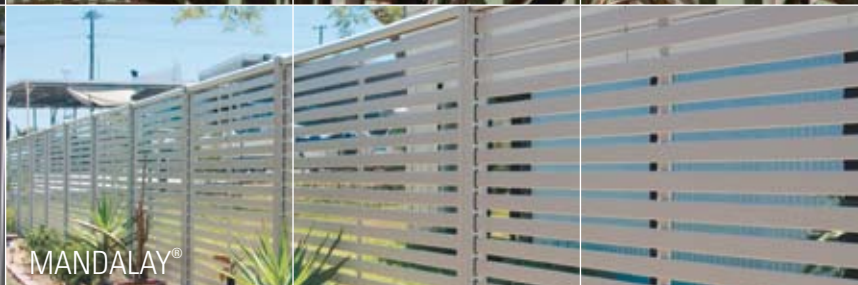

Range of styles

NEETASCREEN®

SMARTASCREEN®

MINISCREEN®

MANDALAY®

CUSTOMSCREEN®

With five profile styles in the LYSAGHT® steel fence range there's bound to be one that will complement the look of your home and garden.

LYSAGHT MINISCREEN®, SMARTASCREEN®, CUSTOMSCREEN® and NEETASCREEN® are all classic fence profiles that will enhance the appearance of your property for years to come. With matching posts and rails engineered for durability and strength, they are the heart of a LYSAGHT® fencing solution that looks great from both sides.