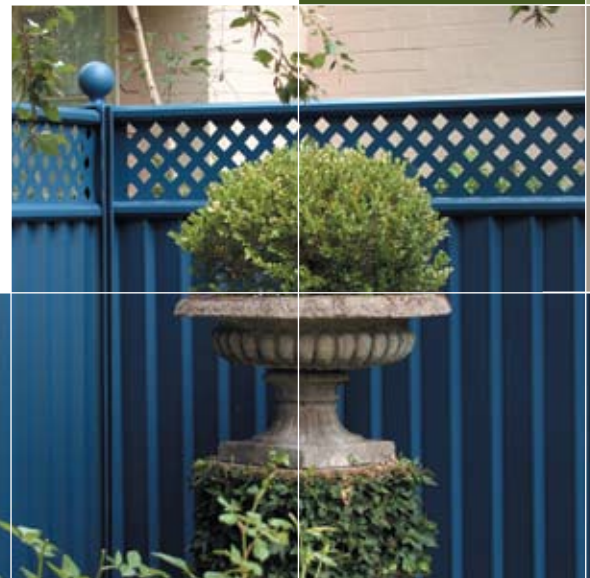

Made using COLORBOND® steel

Your Australian made LYSAGHT® steel fence is manufactured using COLORBOND® steel from Australia's largest manufacturer, BlueScope Steel. You get peace of mind knowing your fence is made from steel developed for Australian conditions.

- Available in 14 designer colours to complement and enhance your home and landscape
- New improved Super Polyester pre-painted coating technology keeps your fence looking newer for longer
- More than 30 years of intensive weather testing in Australia has proven COLORBOND® steel to withstand our harsh conditions
- Bushfire testing by the CSIRO & Bushfire Co-operative Research Centre demonstrates steel fencing can help protect your property from bushfires
- 100% termite and rot resistant - no need to apply chemical treatments to a LYSAGHT® fence made from COLORBOND® steel
- Low maintenance – an occasional hose or wipe down and removal of any debris is all that's required to maintain your fence
- Laser engraved with the COLORBOND® steel logo, your guarantee of superior performance and quality
- COLORBOND® steel is a 100% recyclable material

Not all steel fences are made from COLORBOND® steel.

Only fencing made from COLORBOND® steel has the COLORBOND® steel brand.

Colorbond®